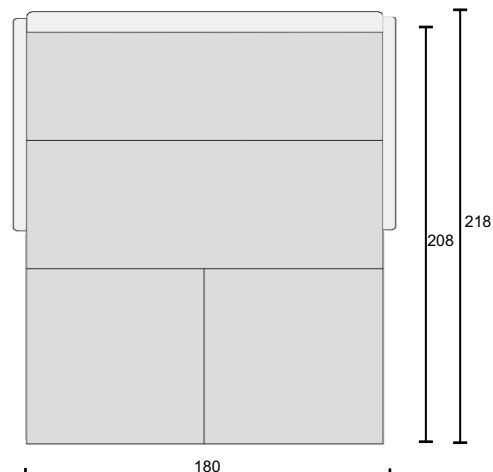

SILVANO

Footstool

Sofa 1s

Sofa 2s

Sofa 3s

Sofa 4s

Sofa 5s

- 1.polyurethane foam HR35
- 2.felt
- 3.pocket springs
- 4. silicone balls / foam
- 5.wooden legs
- 6.springs
- 7.solid wood and wood based elements
- 8.high fluff nonwoven
- 9.fabric

LEG 49C

SILVANO

Cinema sofa

Corner 2,5s LHF

Corner 2,5s RHF

SILVANO

Corner 3s LHF

Corner 3s RHF

Corner 3,5s LHF

Corner 3,5s RHF

SILVANO

Corner sofa bed U shape