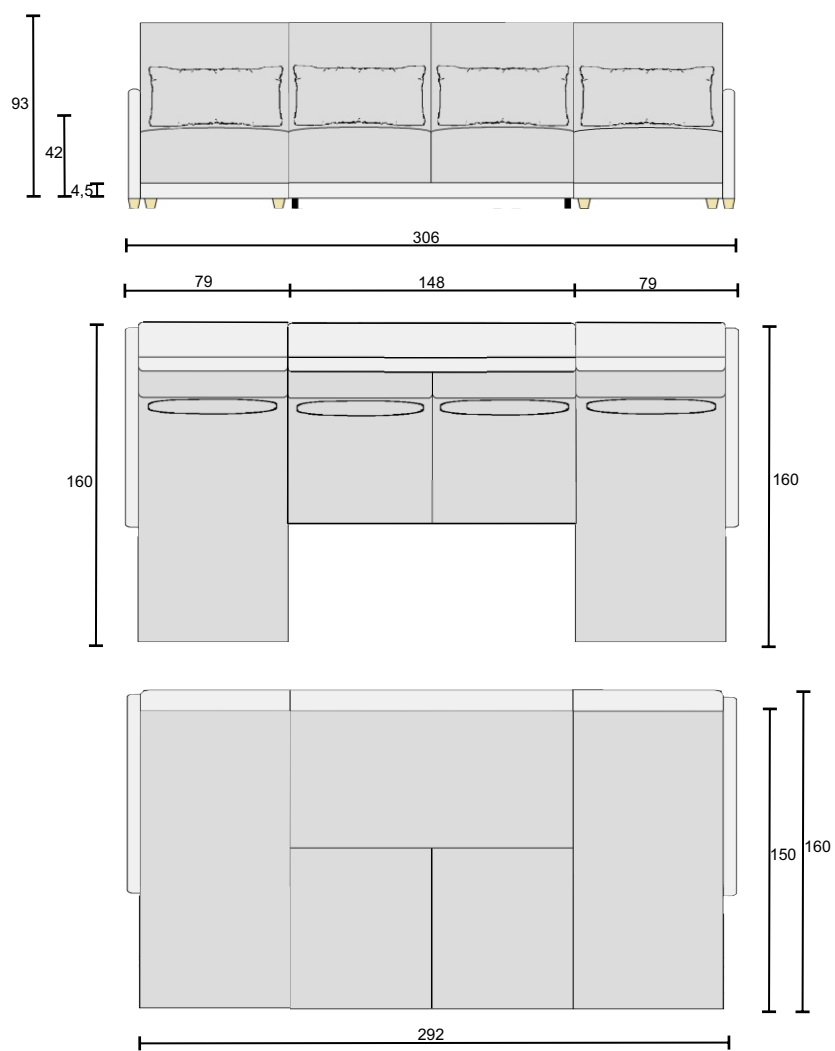

LEG 49C

SILVANO

Cinema sofa

Corner 2,5s LHF

Corner 2,5s RHF

SILVANO

Corner 3s LHF

Corner 3s RHF

Corner 3,5s LHF

Corner 3,5s RHF

SILVANO

Corner sofa bed U shape