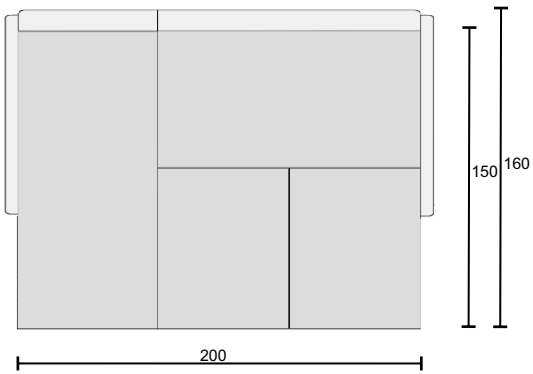

LEG 49C

SILVANO

Cinema sofa

Corner 2,5s LHF

Corner 2,5s RHF

SILVANO

Corner 3s LHF

Corner 3s RHF

Corner 3,5s LHF

Corner 3,5s RHF

SILVANO

Corner sofa bed U shape