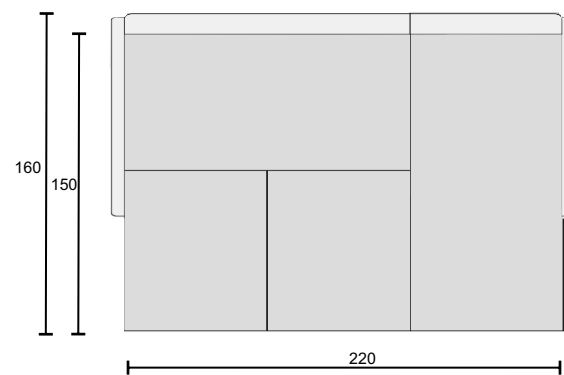

LEG 49C

SILVANO

Cinema sofa

Corner 2,5s LHF

Corner 2,5s RHF

SILVANO

Corner 3s LHF

Corner 3s RHF

Corner 3,5s LHF

Corner 3,5s RHF

SILVANO

Corner sofa bed U shape