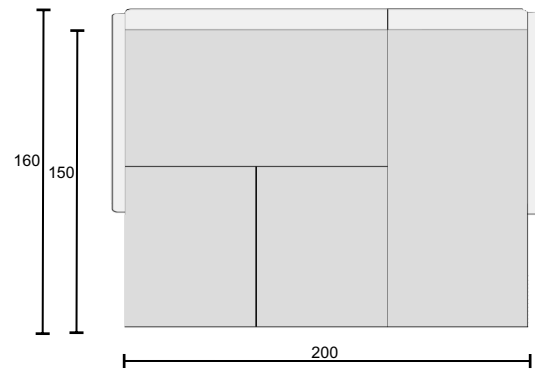

LEG 49C

SILVANO

Cinema sofa

Corner 2,5s LHF

Corner 2,5s RHF

SILVANO

Corner 3s LHF

Corner 3s RHF

Corner 3,5s LHF

Corner 3,5s RHF

SILVANO

Corner sofa bed U shape