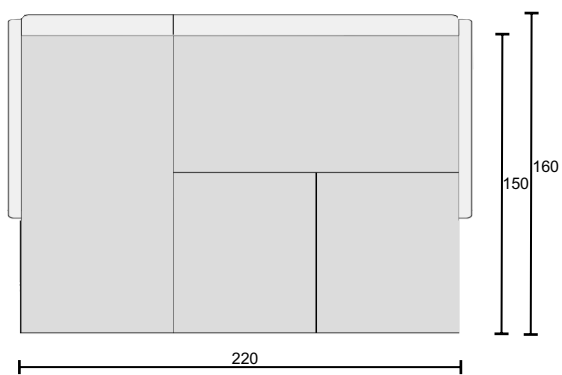

LEG 49C

SILVANO

Cinema sofa

Corner 2,5s LHF

Corner 2,5s RHF

SILVANO

Corner 3s LHF

Corner 3s RHF

Corner 3,5s LHF

Corner 3,5s RHF

SILVANO

Corner sofa bed U shape