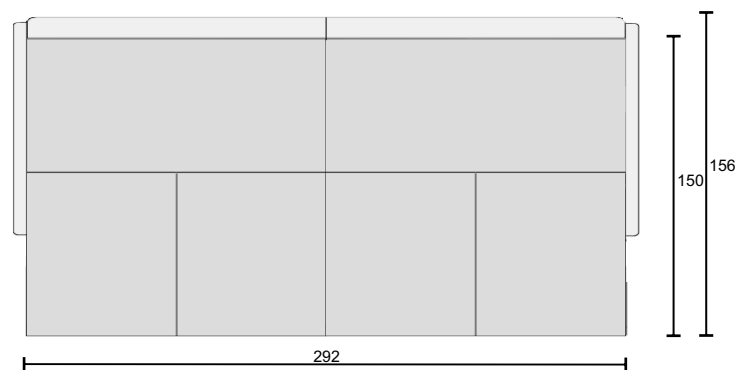

SILVANO

Footstool

Sofa 1s

Sofa 2s

Sofa 3s

Sofa 4s

Sofa 5s

- 1.polyurethane foam HR35
- 2.felt
- 3.pocket springs
- 4. silicone balls / foam
- 5.wooden legs
- 6.springs
- 7.solid wood and wood based elements
- 8.high fluff nonwoven
- 9.fabric

LEG 49C

SILVANO

Cinema sofa

Corner 2,5s LHF

Corner 2,5s RHF

SILVANO

Corner 3s LHF

Corner 3s RHF

Corner 3,5s LHF

Corner 3,5s RHF

SILVANO

Corner sofa bed U shape